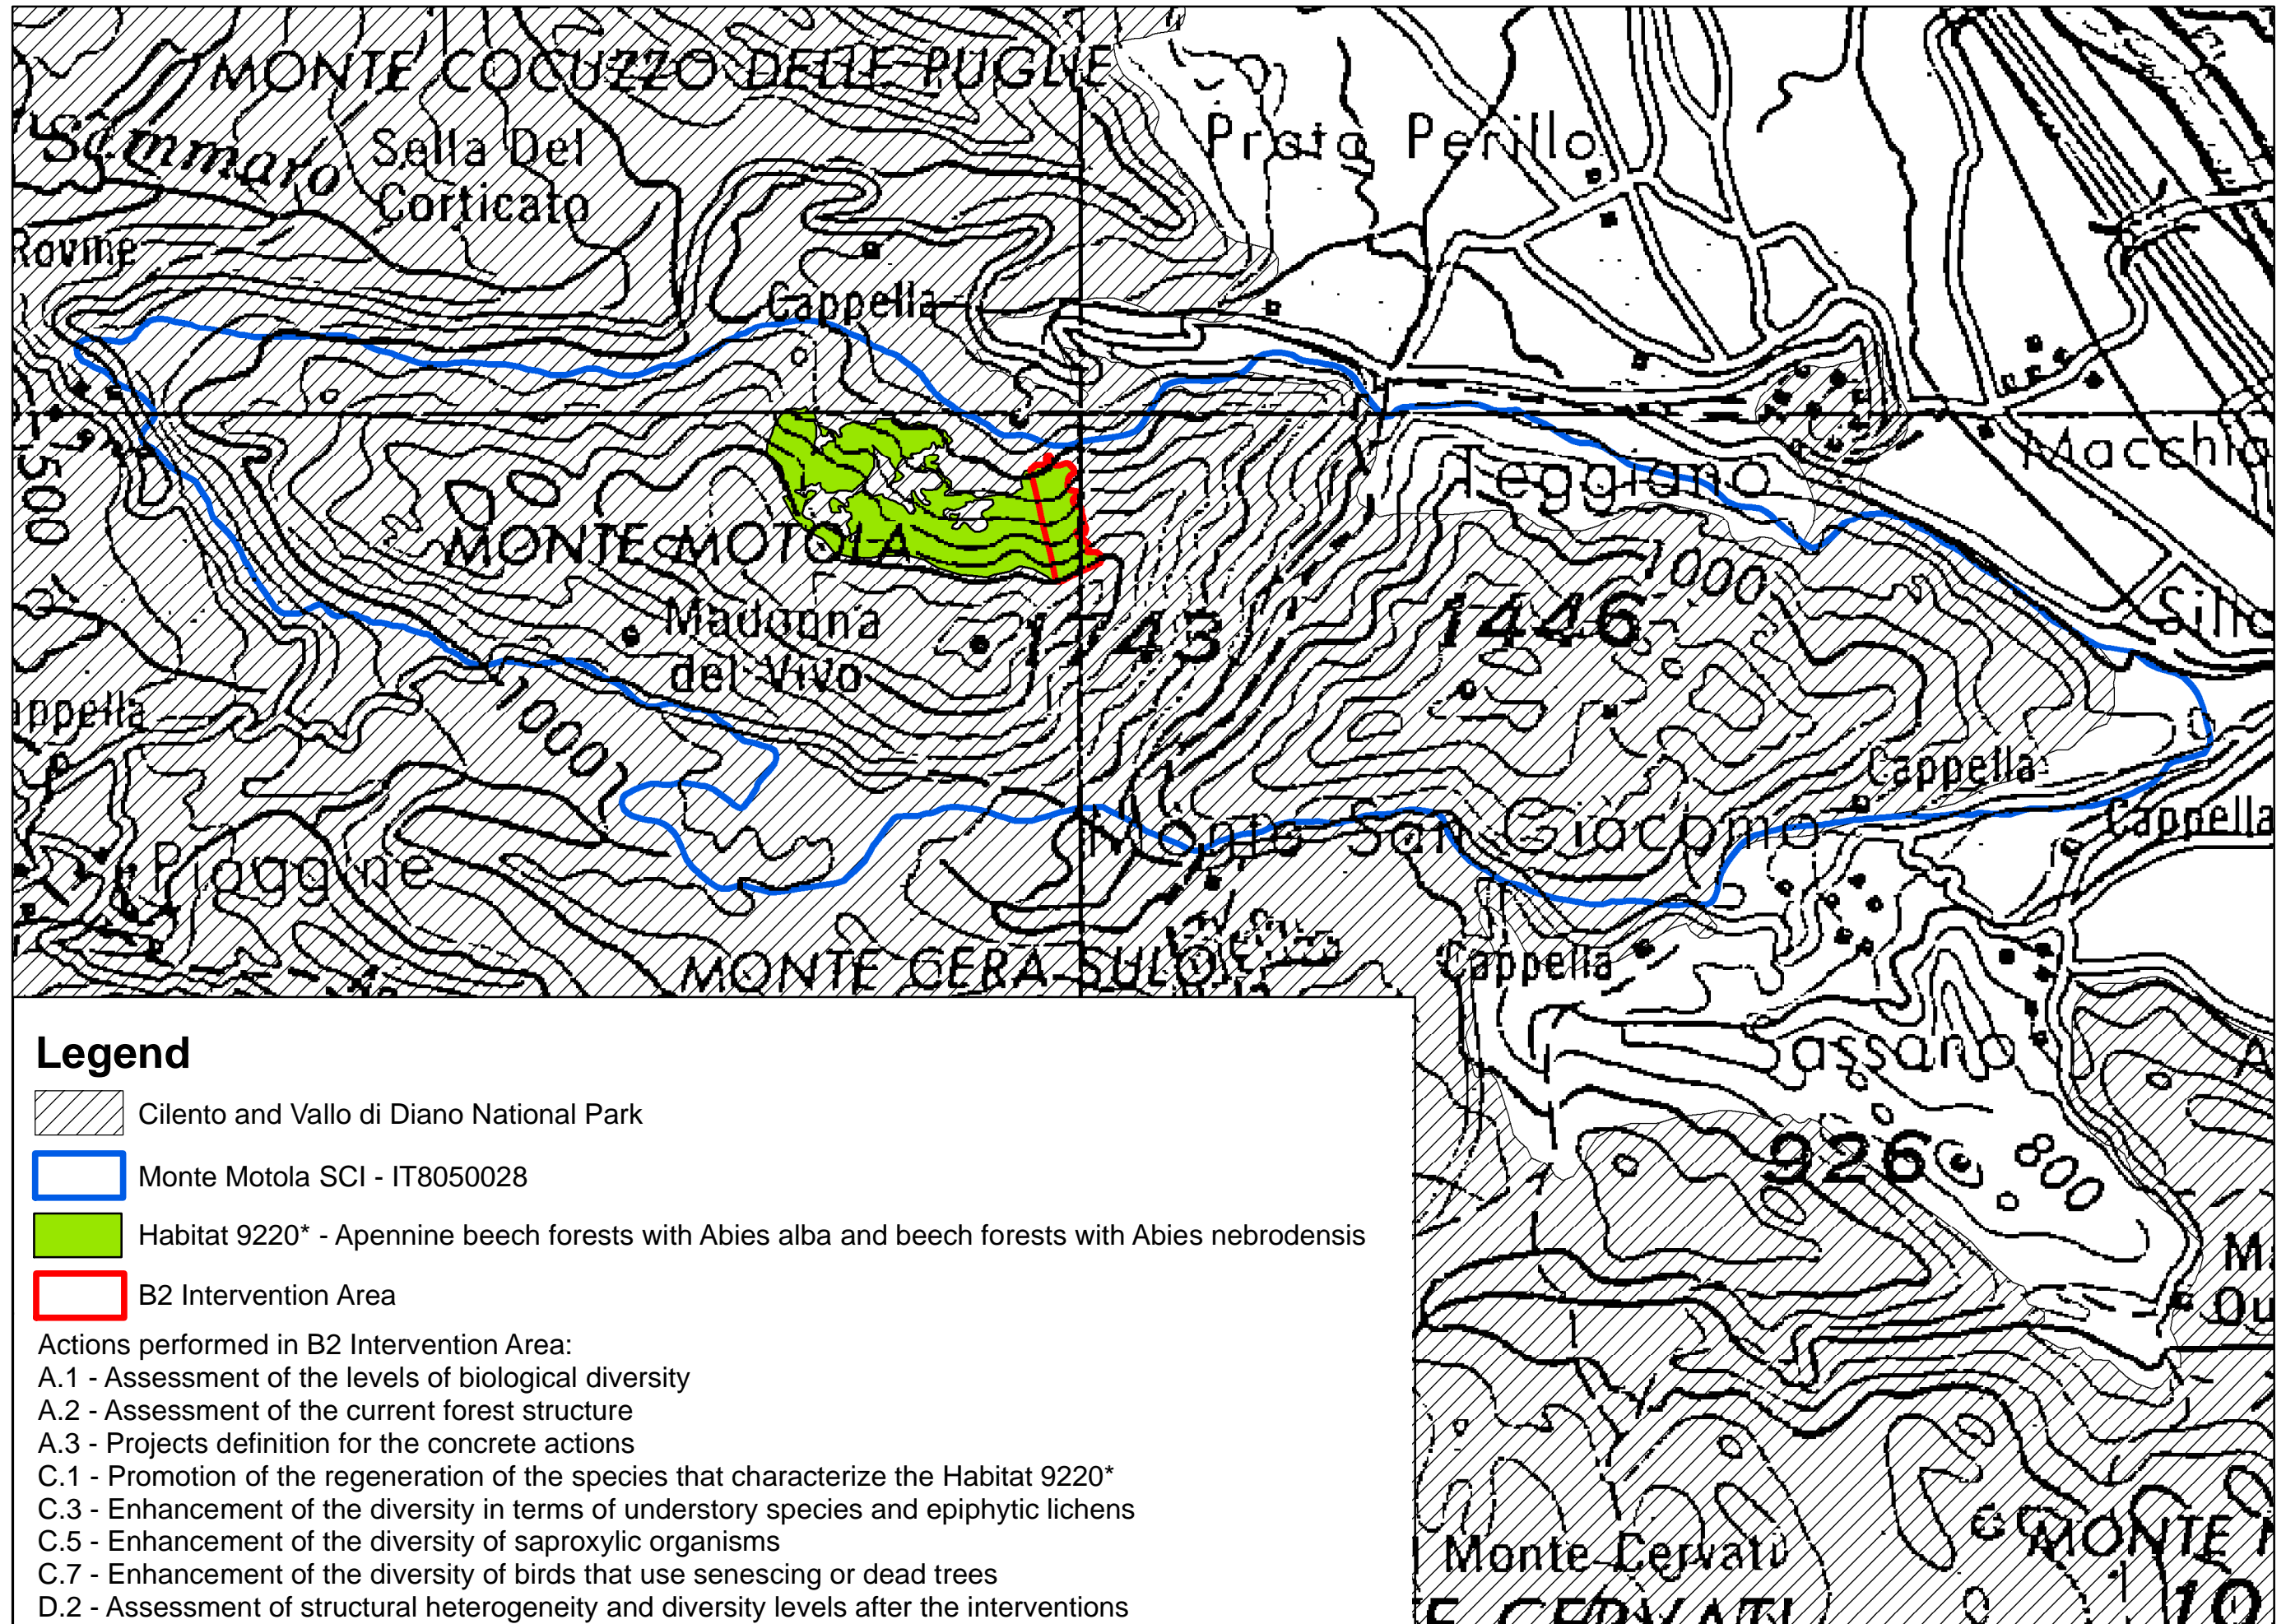

Monte Motola SCI - IT8050028

Legend

-  Cilento and Vallo di Diano National Park
-  Monte Motola SCI - IT8050028
-  Habitat 9220* - Apennine beech forests with *Abies alba* and beech forests with *Abies nebrodensis*
-  B2 Intervention Area

Actions performed in B2 Intervention Area:

- A.1 - Assessment of the levels of biological diversity
- A.2 - Assessment of the current forest structure
- A.3 - Projects definition for the concrete actions
- C.1 - Promotion of the regeneration of the species that characterize the Habitat 9220*
- C.3 - Enhancement of the diversity in terms of understory species and epiphytic lichens
- C.5 - Enhancement of the diversity of saproxylic organisms
- C.7 - Enhancement of the diversity of birds that use senescing or dead trees
- D.2 - Assessment of structural heterogeneity and diversity levels after the interventions

Scale: 1:50.000

0 0.250.5 1 1.5 Kilometers